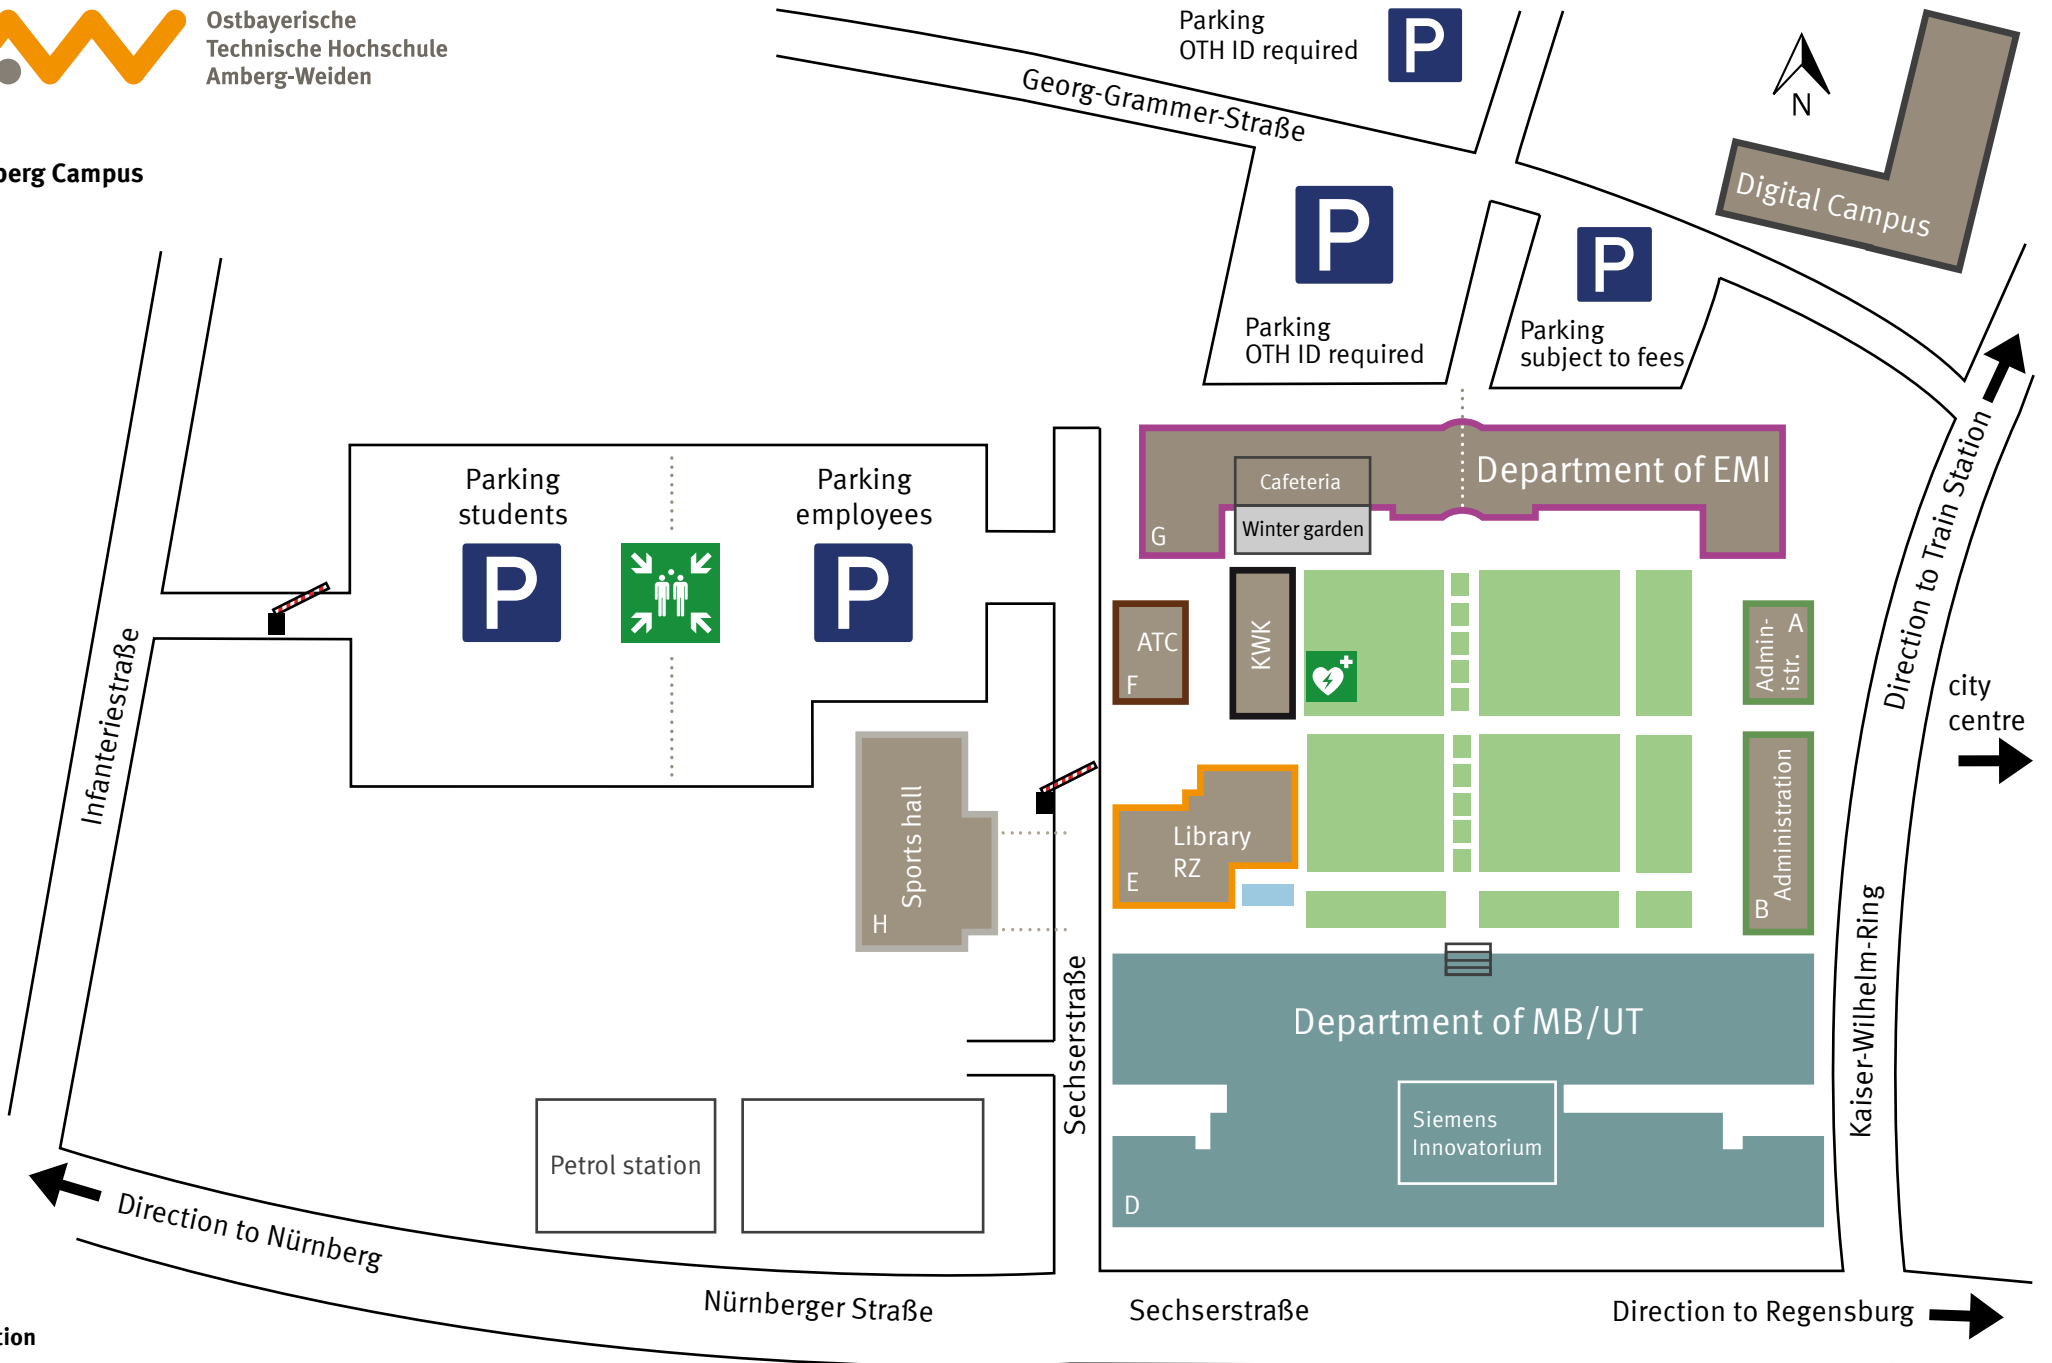

Ostbayerische
Technische Hochschule
Amberg-Weiden

Amberg Campus

Caption

ATC Amberger Technology-Campus
EMI Electrical Engineering, Media and Computer Science
KWK Center of Excellence for Cogeneration Technologies

MB/UT Mechanical Engineering / Environmental Technology
RZ Computer Centre

Assembly Point

Automated external Defibrillator (AED)